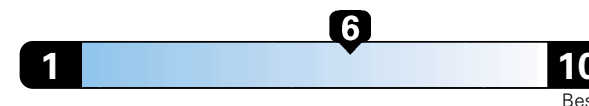

Fuel Economy and Environment

Gasoline Vehicle

Fuel Economy These estimates reflect new EPA methods beginning with 2017 models.

27 MPG
combined city/hwy
24 city 33 highway

Midsized cars range from 14 to 141 MPGe. The best vehicle rates 141 MPGe.

3.7 gallons per 100 miles

You spend
$1,500
in fuel costs
over 5 years
compared to the
average new vehicle.

Annual fuel cost
$1,800

Fuel Economy & Greenhouse Gas Rating (tailpipe only)