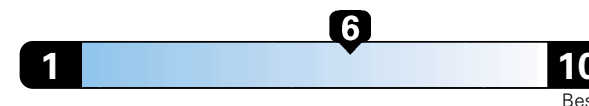

Fuel Economy and Environment

Gasoline Vehicle

Fuel Economy These estimates reflect new EPA methods beginning with 2017 models.

27 MPG
combined city/hwy
24 city 33 highway

Midsized cars range from 14 to 141 MPGe.
The best vehicle rates 141 MPGe.

3.7 gallons per 100 miles

You spend
$1,500
in fuel costs
over 5 years
compared to the
average new vehicle.

Annual fuel cost
$1,800

Fuel Economy & Greenhouse Gas Rating (tailpipe only)