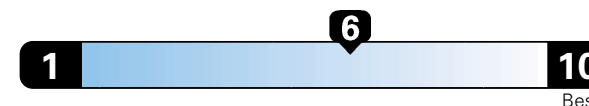

Fuel Economy and Environment

Gasoline Vehicle

Fuel Economy These estimates reflect new EPA methods beginning with 2017 models.
27 MPG
combined city/hwy
24 city 33 highway

Midsized cars range from 14 to 141 MPGe. The best vehicle rates 141 MPGe.

3.7 gallons per 100 miles

You spend **$1,500** in fuel costs over 5 years compared to the average new vehicle.

Annual fuel cost **$1,800**

Fuel Economy & Greenhouse Gas Rating (tailpipe only)