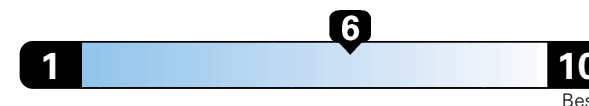

Fuel Economy & Greenhouse Gas Rating (tailpipe only)

Smog Rating (tailpipe only)

This vehicle emits 330 grams CO2 per mile. The best emits 0 grams per mile (tailpipe only). Producing and distributing fuel also creates emissions; learn more at fuelconomy.gov.

Actual results will vary for many reasons, including driving conditions and how you drive and maintain your vehicle. The average new vehicle gets 27 MPG and cost $7,500 to fuel over 5 years. Cost estimates are based on 15,000 miles per year at $3.25 per gallon. MPGe is miles per gasoline gallon equivalent. Vehicle emissions are a significant cause of climate change and smog.

fuelconomy.gov

Calculate personalized estimates and compare vehicles

Smartphone
QR Code™

GOVERNMENT 5-STAR SAFETY RATINGS

This vehicle has not been rated by the government for overall vehicle score, frontal crash, side crash or rollover risk.

Source: National Highway Traffic Safety Administration (NHTSA)
www.safercar.gov or 1-888-327-4236

Bumper Performance

This vehicle is equipped with bumper systems that can withstand a frontal barrier impact speed of 2.5 miles per hour and a rear barrier impact speed of 2.5 miles per hour with no more damage than allowed by the Federal bumper standard. The Federal bumper standard allows damage to the bumpers and attaching hardware and specifies barrier tests to be conducted at 2.5 miles per hour.

PARTS CONTENT INFORMATION

FOR VEHICLES IN THIS CARLINE:
U.S./CANADIAN PARTS CONTENT: 0%
MAJOR SOURCES OF FOREIGN PARTS CONTENT:

ITALY : 69%

NOTE: PARTS CONTENT DOES NOT INCLUDE FINAL ASSEMBLY, DISTRIBUTION, OR OTHER NON-PARTS COSTS.

FOR THIS VEHICLE:

FINAL ASSEMBLY POINT:

CASSINO, ITALY

COUNTRY OF ORIGIN:

ENGINE: ITALY

TRANSMISSION: GERMANY

Assembly Point/Port of Entry: JACKSONVILLE, FLORIDA U.S.A.

S.L.

SHIP TO:

SOLD TO:

VIN: ZAR-FAMAN8L7-634666

L4-VON: 7405

0823