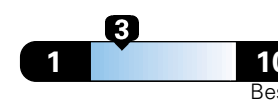

Smog Rating (tailpipe only)

This vehicle emits 330 grams CO2 per mile. The best emits 0 grams per mile (tailpipe only). Producing and distributing fuel also creates emissions; learn more at fuelconomy.gov.

Actual results will vary for many reasons, including driving conditions and how you drive and maintain your vehicle. The average new vehicle gets 27 MPG and cost $7,500 to fuel over 5 years. Cost estimates are based on 15,000 miles per year at $3.25 per gallon. MPGe is miles per gasoline gallon equivalent. Vehicle emissions are a significant cause of climate change and smog.

fuelconomy.gov

Calculate personalized estimates and compare vehicles