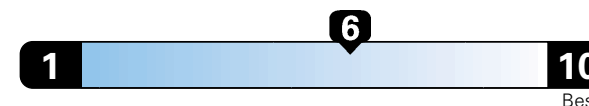

Fuel Economy and Environment

Gasoline Vehicle

Fuel Economy These estimates reflect new EPA methods beginning with 2017 models.

27 MPG
combined city/hwy
24 city 33 highway

Midsized cars range from 12 to 136 MPGe. The best vehicle rates 136 MPGe.

3.7 gallons per 100 miles

You spend **$1,500** in fuel costs over 5 years compared to the average new vehicle.

Annual fuel cost **$1,800**

Fuel Economy & Greenhouse Gas Rating (tailpipe only)