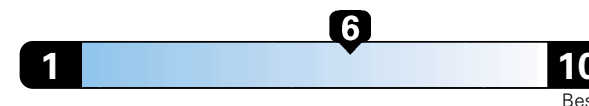

Fuel Economy and Environment

Gasoline Vehicle

Fuel Economy These estimates reflect new EPA methods beginning with 2017 models.

27 MPG combined city/hwy
24 city
33 highway

Midsized cars range from 14 to 141 MPGe. The best vehicle rates 136 MPGe.

3.7 gallons per 100 miles

You spend $1,500 in fuel costs over 5 years compared to the average new vehicle.

Annual fuel cost $1,800

Fuel Economy & Greenhouse Gas Rating (tailpipe only)