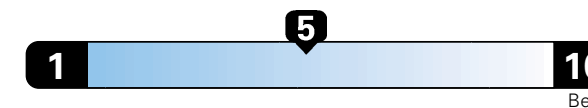

Fuel Economy and Environment

Gasoline Vehicle

Fuel Economy These estimates reflect new EPA methods beginning with 2017 models.

26 MPG
combined city/hwy

23 city
31 highway

3.8 gallons per 100 miles

Midsized cars range from 14 to 141 MPGe. The best vehicle rates 136 MPGe.

You spend
$2,000
in fuel costs
over 5 years
compared to the
average new vehicle.

Annual fuel cost
$1,900

Fuel Economy & Greenhouse Gas Rating (tailpipe only)