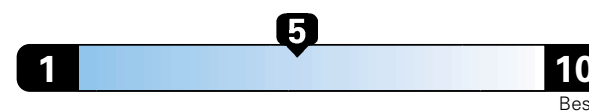

This vehicle emits 364 grams CO2 per mile. The best emits 0 grams per mile (tailpipe only). Producing and distributing fuel also creates emissions; learn more at fuelconomy.gov.

Smog Rating (tailpipe only)