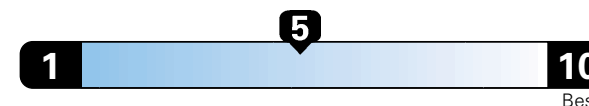

Fuel Economy and Environment

Gasoline Vehicle

Fuel Economy These estimates reflect new EPA methods beginning with 2017 models.

24 MPG
combined city/hwy
22 city
28 highway

Small SUV 4WD range from 16 to 120 MPGe.
The best vehicle rates 141 MPGe.

4.2 gallons per 100 miles

You spend
$2,750
in fuel costs
over 5 years
compared to the
average new vehicle.

Annual fuel cost
$2,050

Fuel Economy & Greenhouse Gas Rating (tailpipe only)